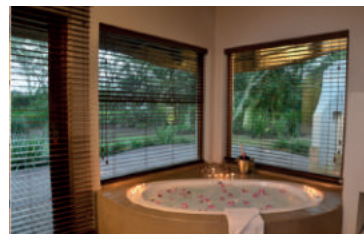

ROOMS

5

Luxurious En-Suite Bedrooms with air-conditioning

This luxurious five-star self-catering lodge is separate from the hotel building and consists of five separate air-conditioned bedrooms, all with their own en-suite bathrooms.

The main bedroom has a walk-in cupboard and a stunning bathroom equipped with a large corner bath, shower and double sink.

This modern lodge has a large open plan kitchen and living area which opens onto its own private entertainment area and swimming pool.

98km - Sea Escape Sodwana Bay

22km - Zamimpilo Market

160km - Shakaland Zulu Cultural Centre

HOTEL FACILITIES & SERVICES

- Conference Venues
- Pool Bar
- Inkonkoni Restaurant
- Swimming Pool
- Boma
- Wedding Venue
- Game Drives
- On-site Parking
- Complimentary WiFi
- Laundry Service
- Business Centre
- Kids Playground
- Curio Shop