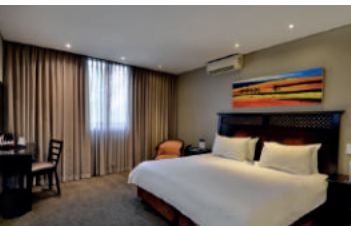

CONFERENCING

ANEW Hotel Witbank offers 6 conference and event venues suitable for meetings, conferences, corporate events, celebrations or team building activities. With our convenient location close to major access roads, let our highly motivated and professional Banquet and Conferencing team take the pressure off you during your next conference meeting or event. We can accommodate up to 300 delegates seated cinema style.