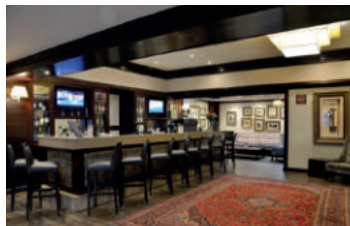

6km - The Ridge Casino & Entertainment Resort

3km - Planet Fitness

10km - Witbank Dam & Nature Reserve

6km - Highveld Mall

14km - Bankenveld Golf Club

HOTEL FACILITIES & SERVICES

- Conference Venues
- Room Service
- Bar
- Restaurant
- Shuttle Service
- Heating
- On-Site Parking
- Complimentary WiFi
- Laundry Service
- Business Services
- Air Conditioning
- Universally Accessible Facilities
- Swimming Pool

CONFERENCING

ANEW Hotel Witbank offers 6 conference and event venues suitable for meetings, conferences, corporate events, celebrations or team building activities. With our convenient location close to major access roads, let our highly motivated and professional Banquet and Conferencing team take the pressure off you during your next conference meeting or event. We can accommodate up to 300 delegates seated cinema style.

FACILITIES

Tea/Coffee | Snacks | Lunch | Sweets | Water Station | Flip Chart & Marker
Pens | Venue Hire | Data Projector & Screen | PA System

	Area	Cinema	Classroom	Banquet	Cocktail	U-Shape
Cosmos	244m ²	200	120	100	200	80
Protea	241m ²	300	200	170	300	180
Streletzia	90m ²	50	35	50	50	35
Jacaranda	59m ²	50	40	50	50	35
McLachlan	58m ²	40	30	40	40	25
Kiepersol	55m ²	40	30	40	40	25