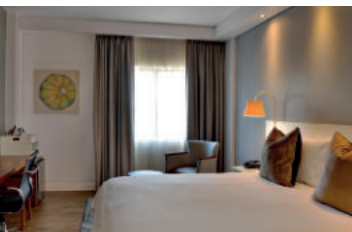

ROOMS

79 Modern, Upmarket Bedrooms

30 Standard Rooms

20 Standard Twin Rooms

18 Standard Family Rooms

7 Deluxe Rooms

3 Executive Rooms

1 Universally Accessible Room

- 79 Guest Rooms
- 1 Meeting / Event Venue
- On-site Parking
- Complimentary WiFi
- Restaurant
- On-site Bar
- 24 Hour Security
- Airport Shuttle

CONFERENCING

ANEW Hotel Roodepoort offers a unique event venue that can seat up to 40 individuals. Located in Roodepoort Johannesburg, our hotel is the perfect central location for our next board meeting or conference. All our guests can stay connected throughout the hotel with the use of complimentary high-speed WiFi. Standard equipment and other presentation facilities are available to conference organizers.