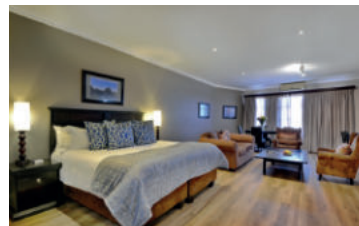

ROOMS

82 Modern, Upmarket Bedrooms

58 Standard Rooms

18 Deluxe Rooms

5 Executive Rooms

1 Presidential Suite

ACTIVITIES NEARBY

3km - Witbank Golf Club

CONFERENCING

ANEW Hotel Highveld offers 4 conference and event venues suitable for meetings, conferences, corporate events, celebrations, wedding ceremonies or team building activities. With our convenient location close to major highways, let our highly motivated and professional Banquet and Conferencing team take the pressure off you during your next conference meeting or event. We can accommodate up to 80 delegates seated cinema style.