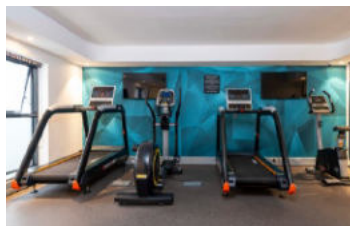

## HOTEL FACILITIES & SERVICES

- 24-Hour Security
- Conference Venue
- Rooftop Swimming Pool
- Bar
- Restaurant
- Shuttle Service
- Secure On-Site Parking
- Complimentary WiFi
- Concierge Service
- Guest Working Stations
- Outdoor Patio Area

## VENUES

ANEW Hotel Green Point offers various venues suitable for conferences, a variety of celebrations, corporate events, meetings, or team building activities. With our convenient location close to public transport routes and offering secure parking, ANEW Hotel Green Point is your perfect events partner. Let our highly motivated and professional Functions and Events team take the pressure off you during your next event. Our newly renovated 7th floor meeting venue offers breathtaking views of Green Point and surrounds in a chic, modern setting. For a more casual event we also have our 8th floor pool deck, with 360 degree views, and our open plan bar, terrace and restaurant on the ground floor.

## MEETINGS

We offer a variety of versatile conference and events spaces for your next meeting or corporate event.

	Area	Casual Seating	Cocktail	Cinema	School Room	U-Shape	Banquet	Boardroom
<b>Pool Deck</b>	146m <sup>2</sup>	50	70	-	-	-	-	-
<b>Restaurant</b>	135m <sup>2</sup>	-	80	-	-	-	60	-
<b>Meeting Venue</b>	50m <sup>2</sup>	-	90	90	60	40	80	30