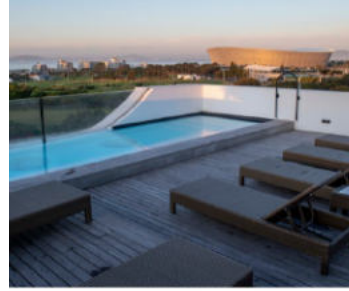

# ANEW™

HOTEL GREEN POINT  
CAPE TOWN

ANEW Hotel Green Point is located in Green Point, Cape Town close to the V&A Waterfront and within walking distance of many famous local landmarks such as the Green Point Urban Park, Sea Point Promenade and a host of other amenities. Our hotel not only offers visitors magnificent views, but no fewer than 76 expertly designed and environmentally conscious hotel rooms. Within close proximity to some of Cape Town's most popular hotspots, ANEW Hotel Green Point is the perfect accommodation option for those wishing to explore the Mother City.

## HOTEL FACILITIES & SERVICES

- 24-Hour Security
- Conference Venue
- Rooftop Swimming Pool
- Bar
- Restaurant
- Shuttle Service
- Secure On-Site Parking
- Complimentary WiFi
- Concierge Service
- Guest Working Stations
- Outdoor Patio Area

## VENUES

ANEW Hotel Green Point offers various venues suitable for conferences, a variety of celebrations, corporate events, meetings, or team building activities. With our convenient location close to public transport routes and offering secure parking, ANEW Hotel Green Point is your perfect events partner. Let our highly motivated and professional Functions and Events team take the pressure off you during your next event. Our newly renovated 7th floor meeting venue offers breathtaking views of Green Point and surrounds in a chic, modern setting. For a more casual event we also have our 8th floor pool deck, with 360 degree views, and our open plan bar, terrace and restaurant on the ground floor.