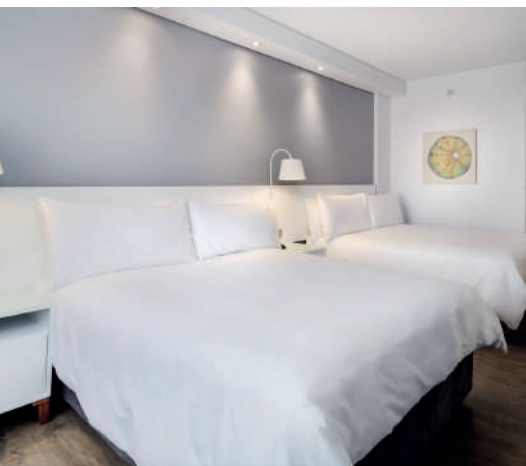

ROOMS

79

Modern, Upmarket Bedrooms

30

Standard Rooms

20

Standard Twin Rooms

18

79 Guest Rooms | 1 Meeting / Event Venue | On-site Parking | Uncapped Complimentary Wireless Internet | Restaurant | On-site bar | 24 Hour Security | Airport Shuttle

CONFERENCING

ANEW Hotel Roodepoort offers a unique event venue that can seat up to 40 individuals. Located in Roodepoort Johannesburg, our hotel is the perfect central location for our next board meeting or conference. All our guests can stay connected throughout the hotel with the use of complimentary high-speed WiFi. Standard equipment and other presentation facilities are available to conference organizers.