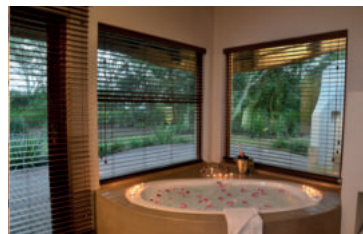

ROOMS

5

Luxurious En-Suite Bedrooms with air-conditioning

This luxurious five-star self-catering lodge is separate from the hotel building and consists of five separate air-conditioned bedrooms, all with their own en-suite bathrooms.

The main bedroom has a walk-in cupboard and a stunning bathroom equipped with a large corner bath, shower and double sink.

This modern lodge has a large open plan kitchen and living area which opens onto its own private entertainment area and swimming pool.

98km - Sea Escape Sodwana Bay

22km - Zamimpilo Market

160km - Shakaland Zulu Cultural Centre

HOTEL FACILITIES & SERVICES

- Conference Venues
- Pool Bar
- Inkonkoni Restaurant
- Swimming Pool
- Boma
- Wedding Venue
- Game Drives
- On-site Parking
- Complimentary WiFi
- Laundry Service
- Business Centre
- Kids Playground
- Curio Shop