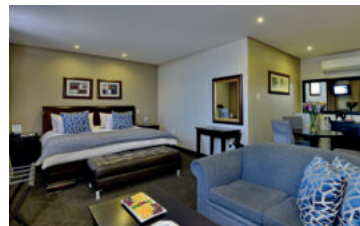

CONFERENCING

ANEW Hotel Witbank offers 6 conference and event venues suitable for meetings, conferences, corporate events, celebrations or team building activities. With our convenient location close to major access roads, let our highly motivated and professional Banquet and Conferencing team take the pressure off you during your next conference meeting or event. We can accommodate up to 300 delegates seated cinema style.