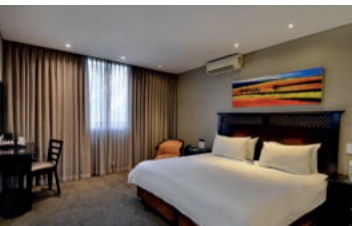

CONFERENCING

ANEW Hotel Witbank offers 6 conference and event venues suitable for meetings, conferences, corporate events, celebrations or team building activities. With our convenient location close to major access roads, let our highly motivated and professional Banquet and Conferencing team take the pressure off you during your next conference meeting or event. We can accommodate up to 300 delegates seated cinema style.