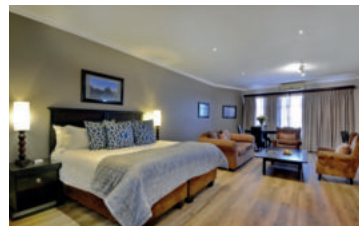

ROOMS

82 Modern, Upmarket Bedrooms

58 Standard Rooms

18 Deluxe Rooms

5 Executive Rooms

1 Presidential Suite

ACTIVITIES NEARBY

3km - Witbank Golf Club

CONFERENCING

ANEW Hotel Highveld offers 4 conference and event venues suitable for meetings, conferences, corporate events, celebrations, wedding ceremonies or team building activities. With our convenient location close to major highways, let our highly motivated and professional Banquet and Conferencing team take the pressure off you during your next conference meeting or event. We can accommodate up to 80 delegates seated cinema style.