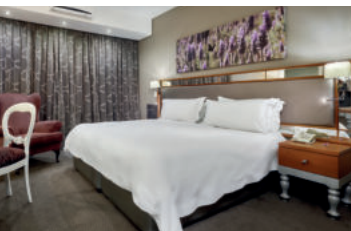

HOTEL FACILITIES & SERVICES

- Conference Venues
- Bar
- Restaurant
- Swimming Pool
- Shuttle Service
- Lounge
- Undercover Parking
- Complimentary WiFi
- Telephone
- Business Centre
- Air Conditioning
- Plush Nail Bar