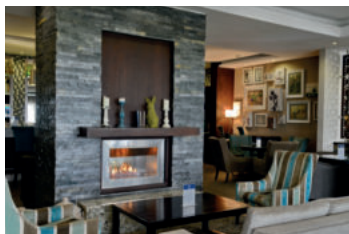

HOTEL FACILITIES & SERVICES

- Conference Venues
- Bar
- Restaurant
- Swimming Pool
- Room Service
- Shuttle Service
- Heating
- On-Site Parking
- Complimentary WiFi
- Laundry Service
- Universally Accessible Facilities
- Business Services
- Air Conditioning