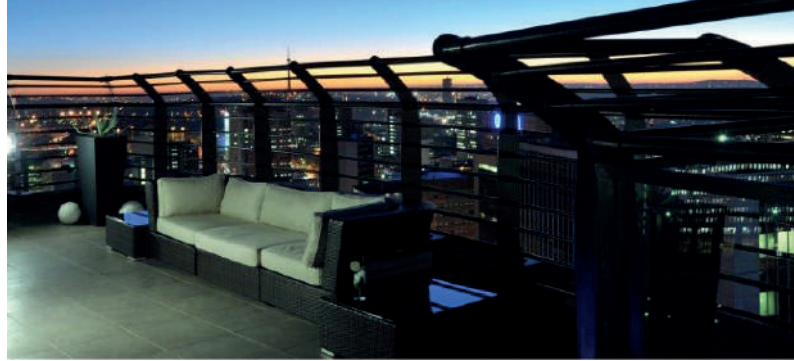

CONFERRING

ANEW Hotel Parktonian's 24 floor Hotel & Skyllevel boasts 8 versatile and unique venues for all conferencing and celebratory events. A total of 400 delegates / guests can be accommodated at our various indoor venues throughout the hotel and 100 delegates / guests on the Skyllevel Rooftop entertainment area. ANEW Hotel Parktonian is centrally located in Braamfontein Johannesburg.

We look forward to hosting your next event or conference.

FACILITIES

Copying | Scanning | Printing | AV Equipment | Data Projector | Microphone
PA System: Portable | Stage: Portable | TV | TV Production Service Provider | Midmorning
and Afternoon Coffee Breaks | Healthy Snack Alternatives
Variety of Menu Options for Lunch & Dinner

	Area (sq m)	Cinema	School	U-Shape	Banquet	Boardroom	Reception
Boardrooms x5	20.79					10	
Executive Boardrooms x2	35					18	
Oak East & West	97.44	60	60	35	60	30	80
Meridians	120	100	60	40	80	30	100
Park North & South	304.14	400	250	90	240	80	300
Protea	380	280	200	120		80	250