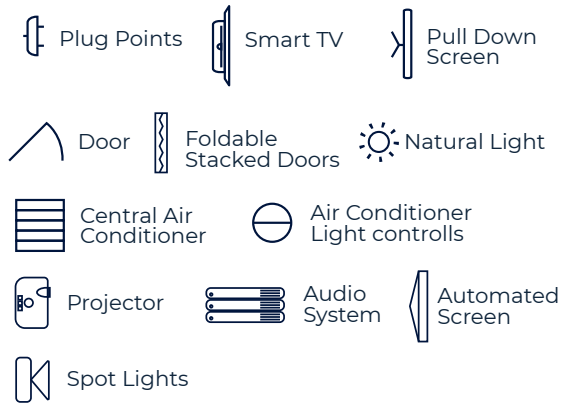

Diagram keys:

RESERVATIONS

104 Main Road, Hluhluwe, Kwa-Zulu Natal, South Africa, GPS Co-Ordinates: 28.0173° S, 32.2668° E
035 562 4000 | hluhluweres@anewhotels.co.za | www.anewhotels.com