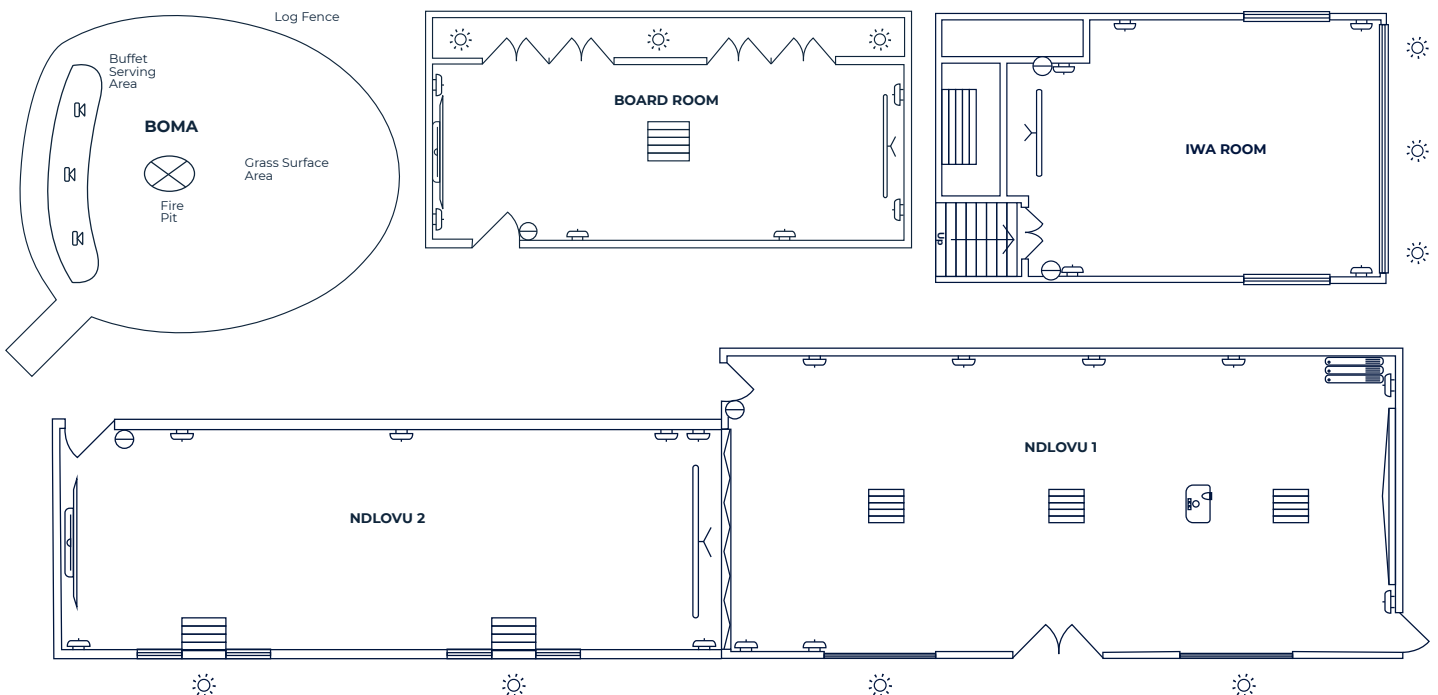

Diagram keys:

RESERVATIONS

104 Main Road, Hluhluwe, Kwa-Zulu Natal, South Africa, GPS Co-Ordinates: 28.0173° S, 32.2668° E
035 562 4000 | hluhluweres@anewhotels.co.za | www.anewhotels.com