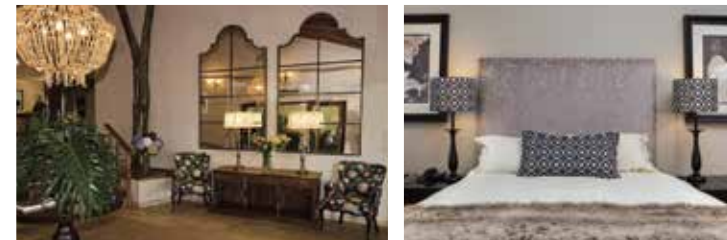

ANEW HOTEL

INGELI FOREST & SPA

KOKSTAD

Sabre: GD 307646 | Apollo/Galileo: GD B5906
Worldspan: GD MGHSP | Amadeus: GD MGH073

ANEW HOTEL

INGELI FOREST & SPA

Off N2 Between Harding and Kokstad, South Africa
GPS Co-Ordinates: 30.5374° S, 29.6858° E
One hour inland from Port Shepstone, on route to Eastern Cape

RESERVATIONS

039 553 0600 | reservations@ingeliforest.co.za

WWW.ANEWHOTELS.COM

ANEW EXPERIENCE