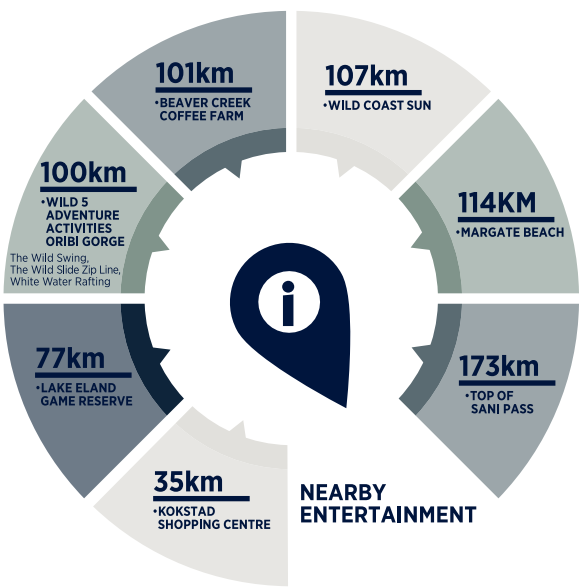

ANEW HOTEL

INGELI FOREST & SPA

KOKSTAD

Sabre: GD 307646 | Apollo/Galileo: GD B5906
Worldspan: GD MGHSP | Amadeus: GD MGH073

ANEW HOTEL

INGELI FOREST & SPA

Off N2 Between Harding and Kokstad, South Africa
GPS Co-Ordinates: 30.5374° S, 29.6858° E
One hour inland from Port Shepstone, on route to Eastern Cape

RESERVATIONS

039 553 0600 | reservations@ingeliforest.co.za

WWW.ANEWHOTELS.COM

ANEW EXPERIENCE

DISTANCE FROM HOTEL

27km	Harding
35km	Kokstad
103km	Port Shepstone
132km	Underberg
151km	Pietermaritzburg Airport
209km	Mthatha
220km	Durban
253km	Durban King Shaka International Airport
437km	East London