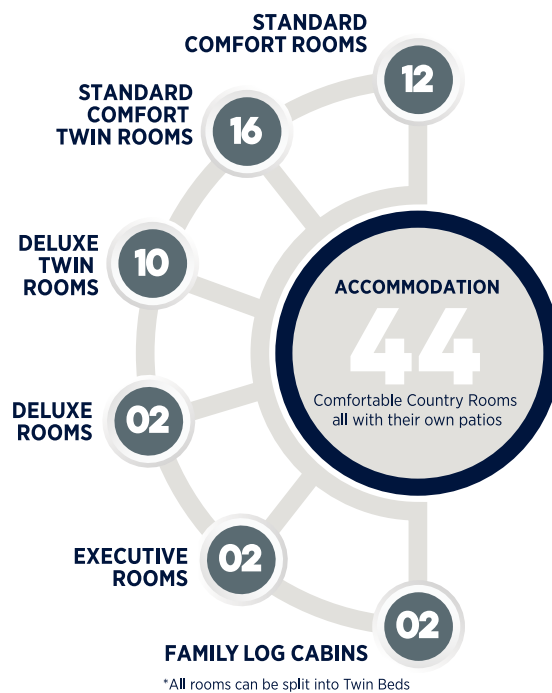

RESERVATIONS

039 553 0600 | reservations@ingeliforest.co.za

WWW.ANEWHOTELS.COM

ANEW EXPERIENCE

DISTANCE FROM HOTEL

27km	Harding
35km	Kokstad
103km	Port Shepstone
132km	Underberg
151km	Pietermaritzburg Airport
209km	Mthatha
220km	Durban
253km	Durban King Shaka International Airport
437km	East London

IN ROOM FACILITIES

Satellite TV	Ceiling Fans	Wall Mounted Heaters
Electric Blankets	Hair Dryer	En-suite Bathrooms
International Plug Points + USB Port	Desk Station	Safe
Telephone	Tea/Coffee Station	

CONFERENCE FACILITIES